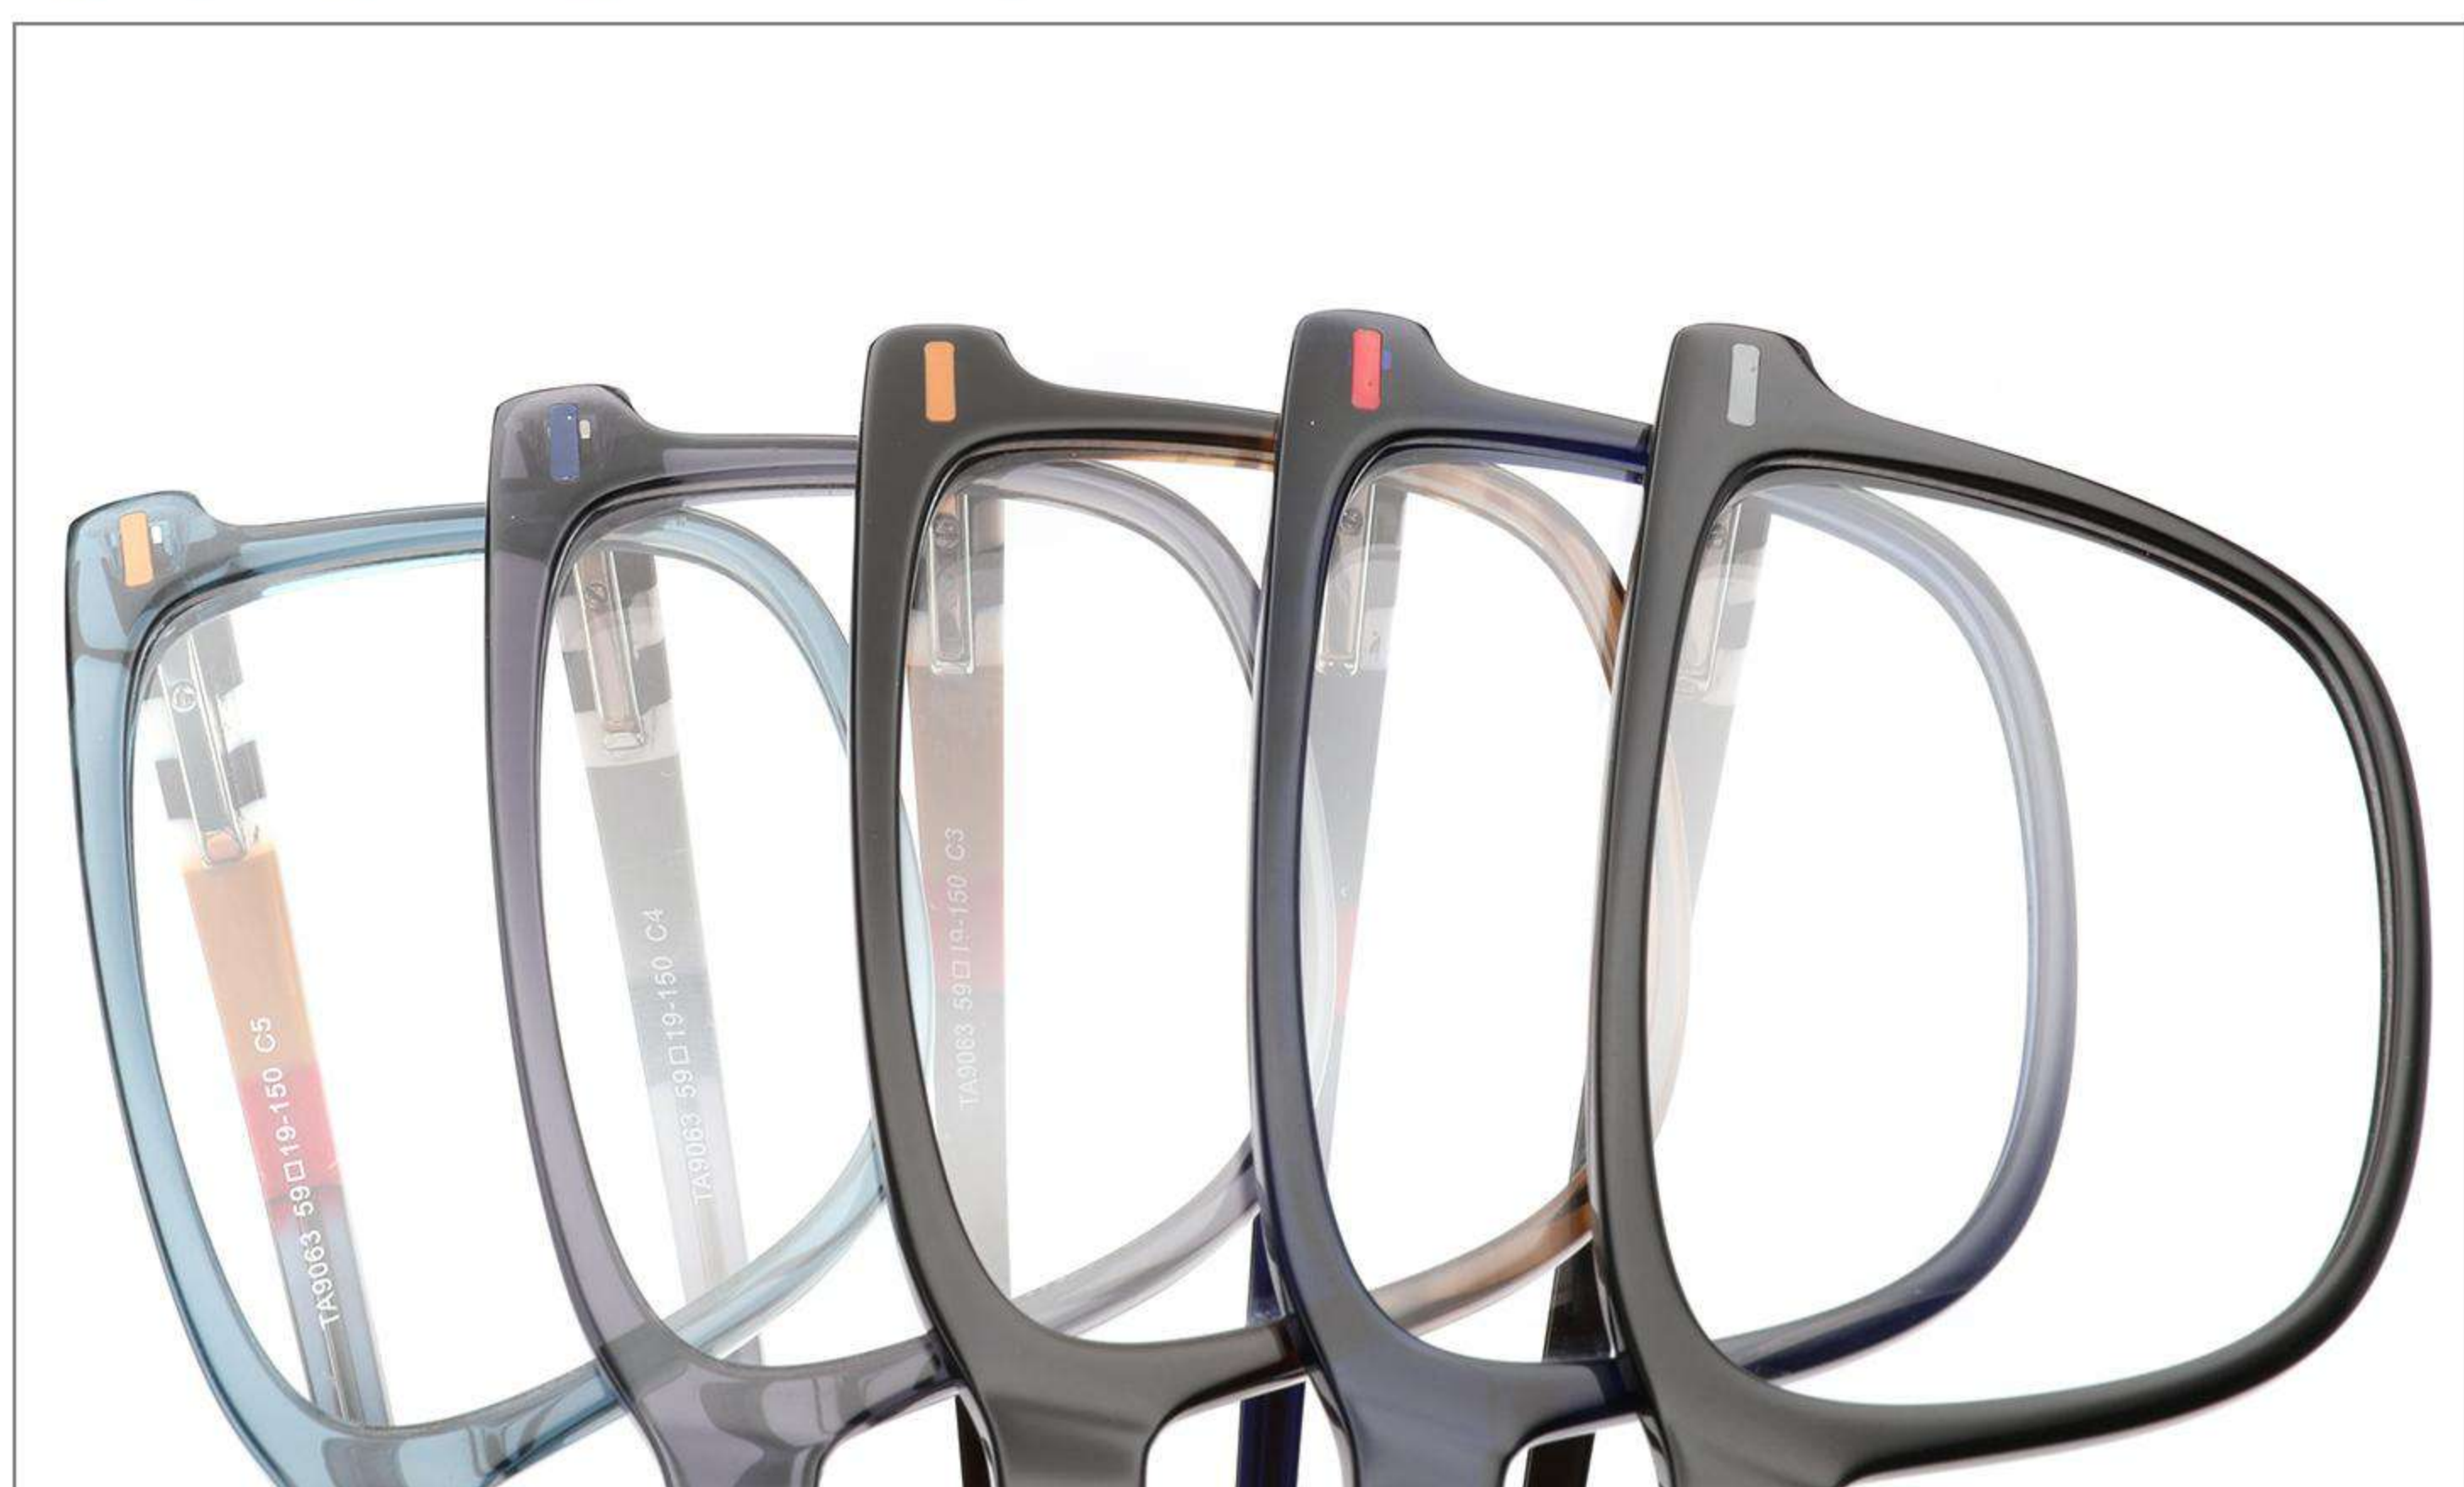

150mm

C1 S.BLK

C2 BLU

C3 BRN

C4 GREY

C5 L.BLU

With Screw

Colorful rivert

Temple width 7MM

7.0mm

NEW
ACETATE

MODEL : TA9064

SIZE : 51□19-142

BIG SIZE

132mm

51mm