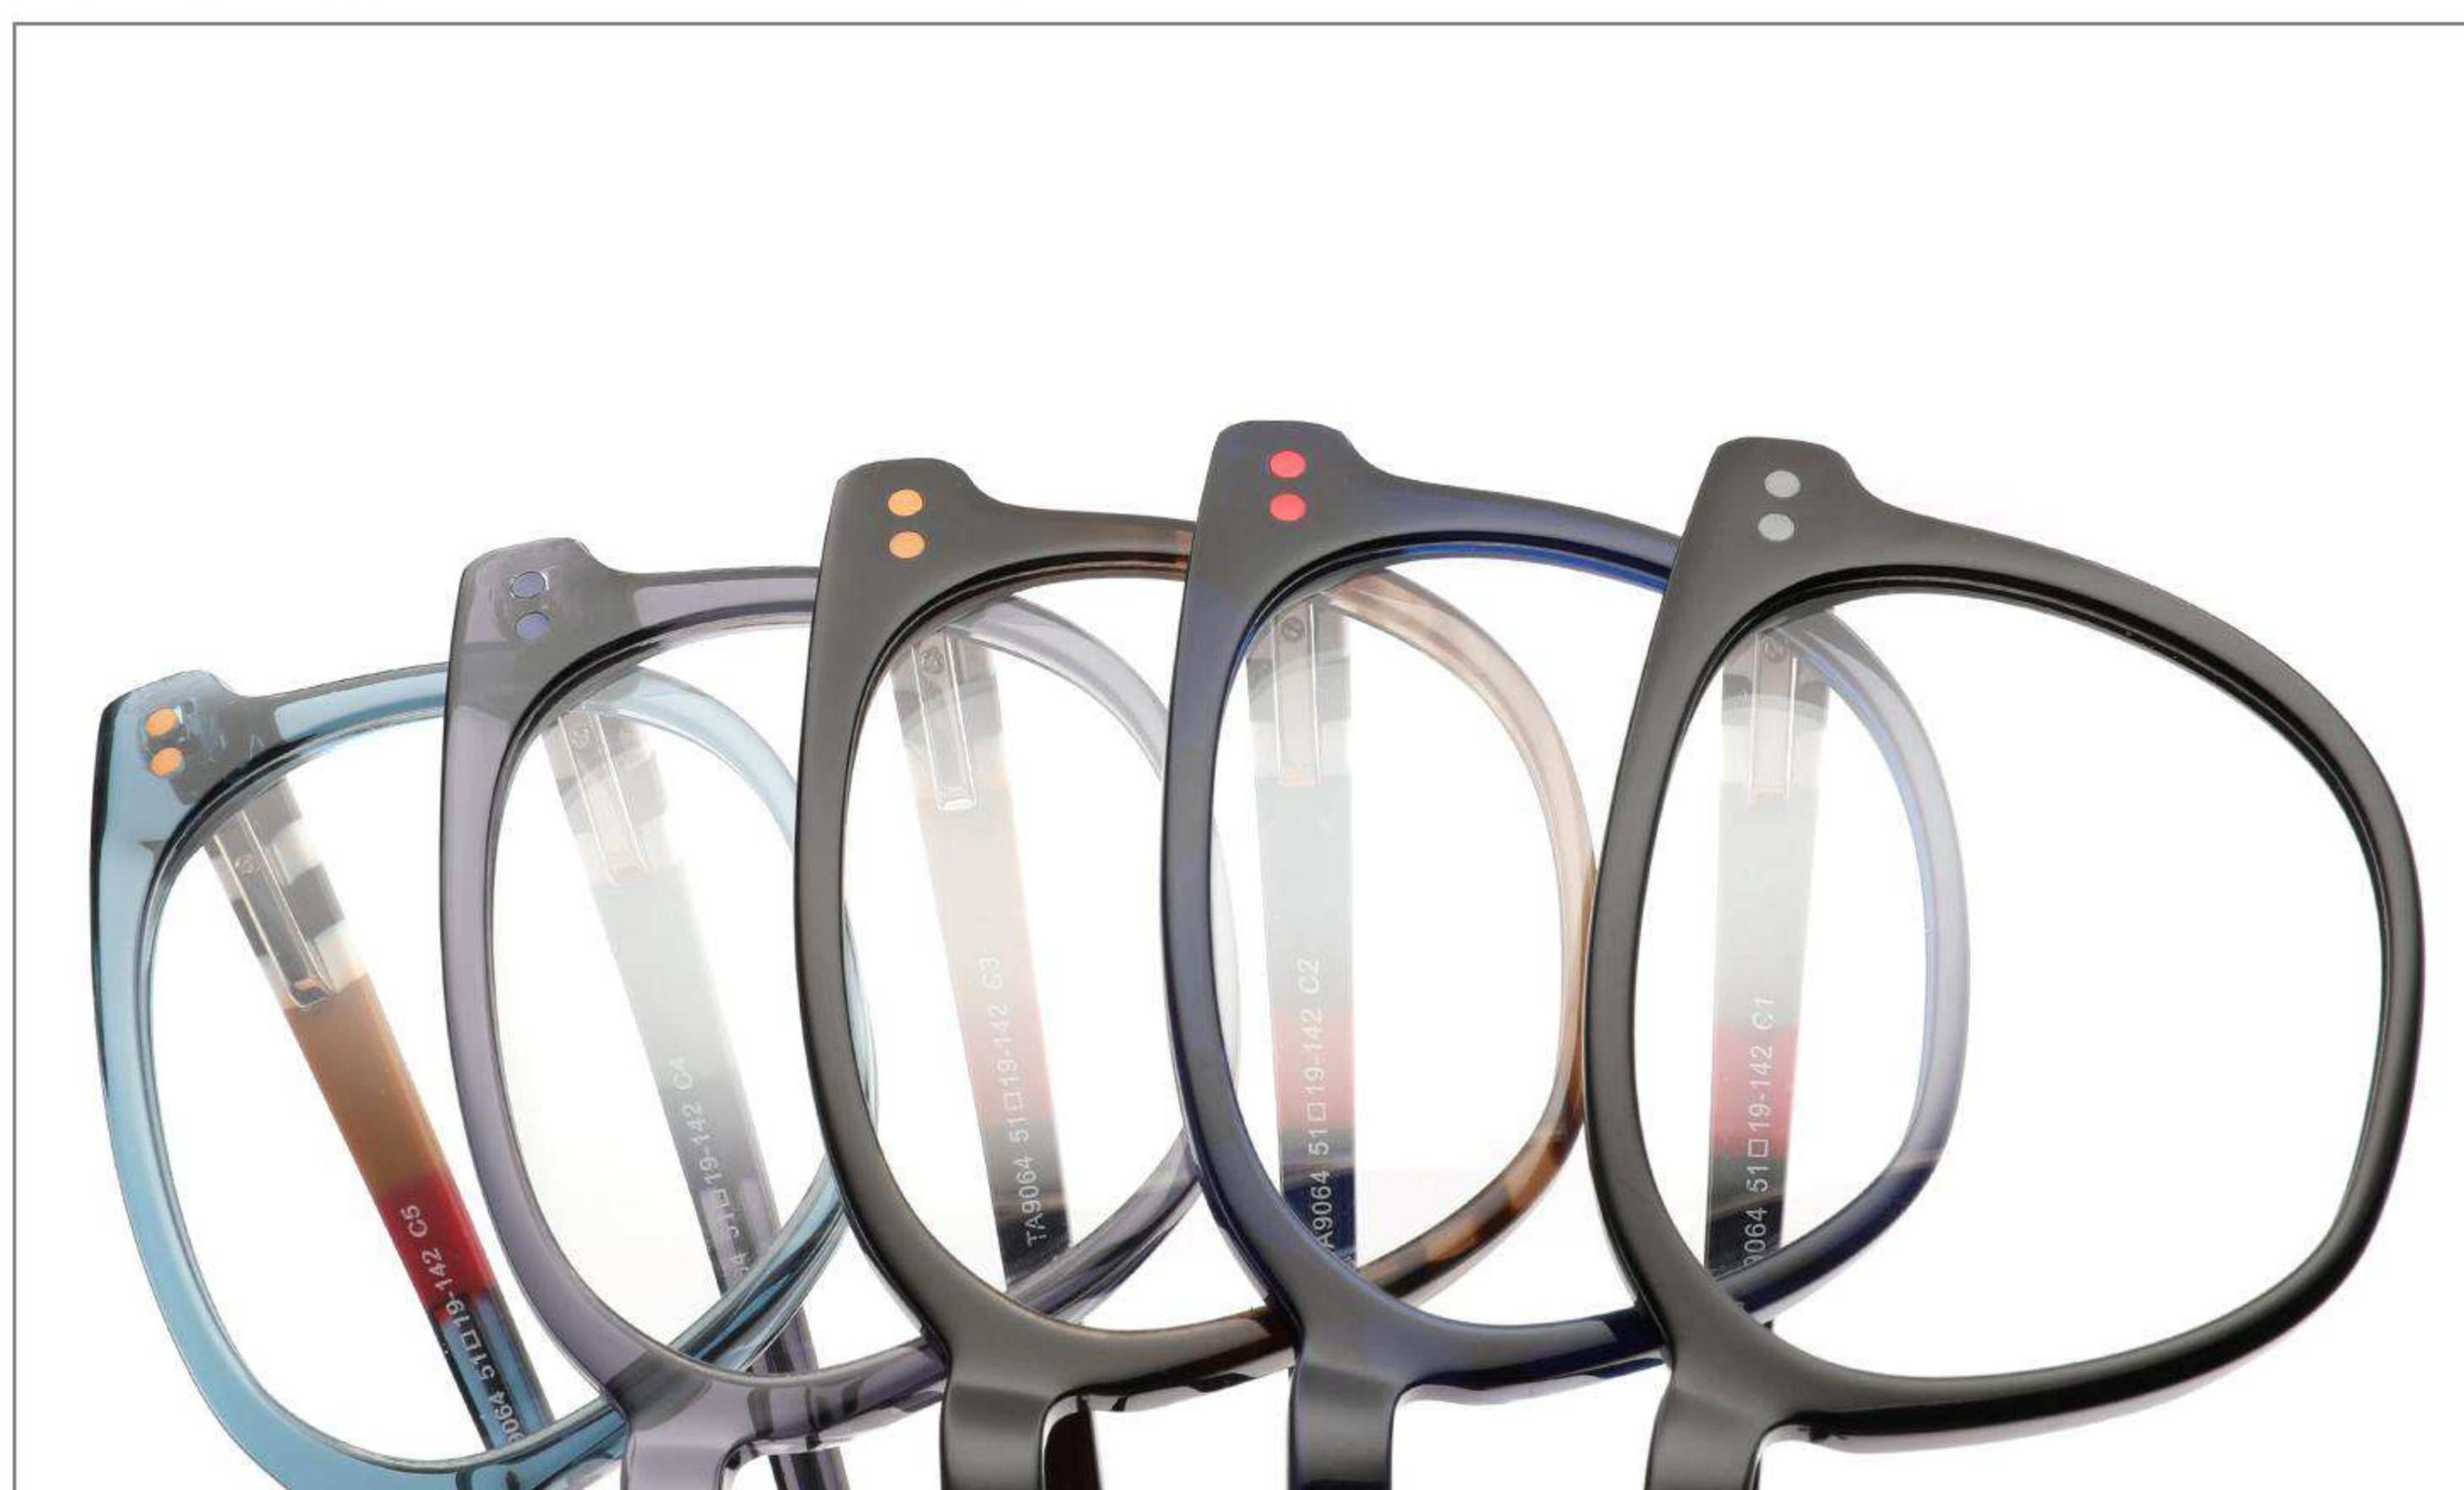

34mm

19mm

142mm

C1 S.BLK

C2 BLU

C3 BRN

C4 GREY

C5 L.BLU

With Screw

Colorful rivert

Temple width 7MM

7.0mm

NEW
ACETATE

MODEL : TA9065

SIZE : 51□20-140

BIG SIZE