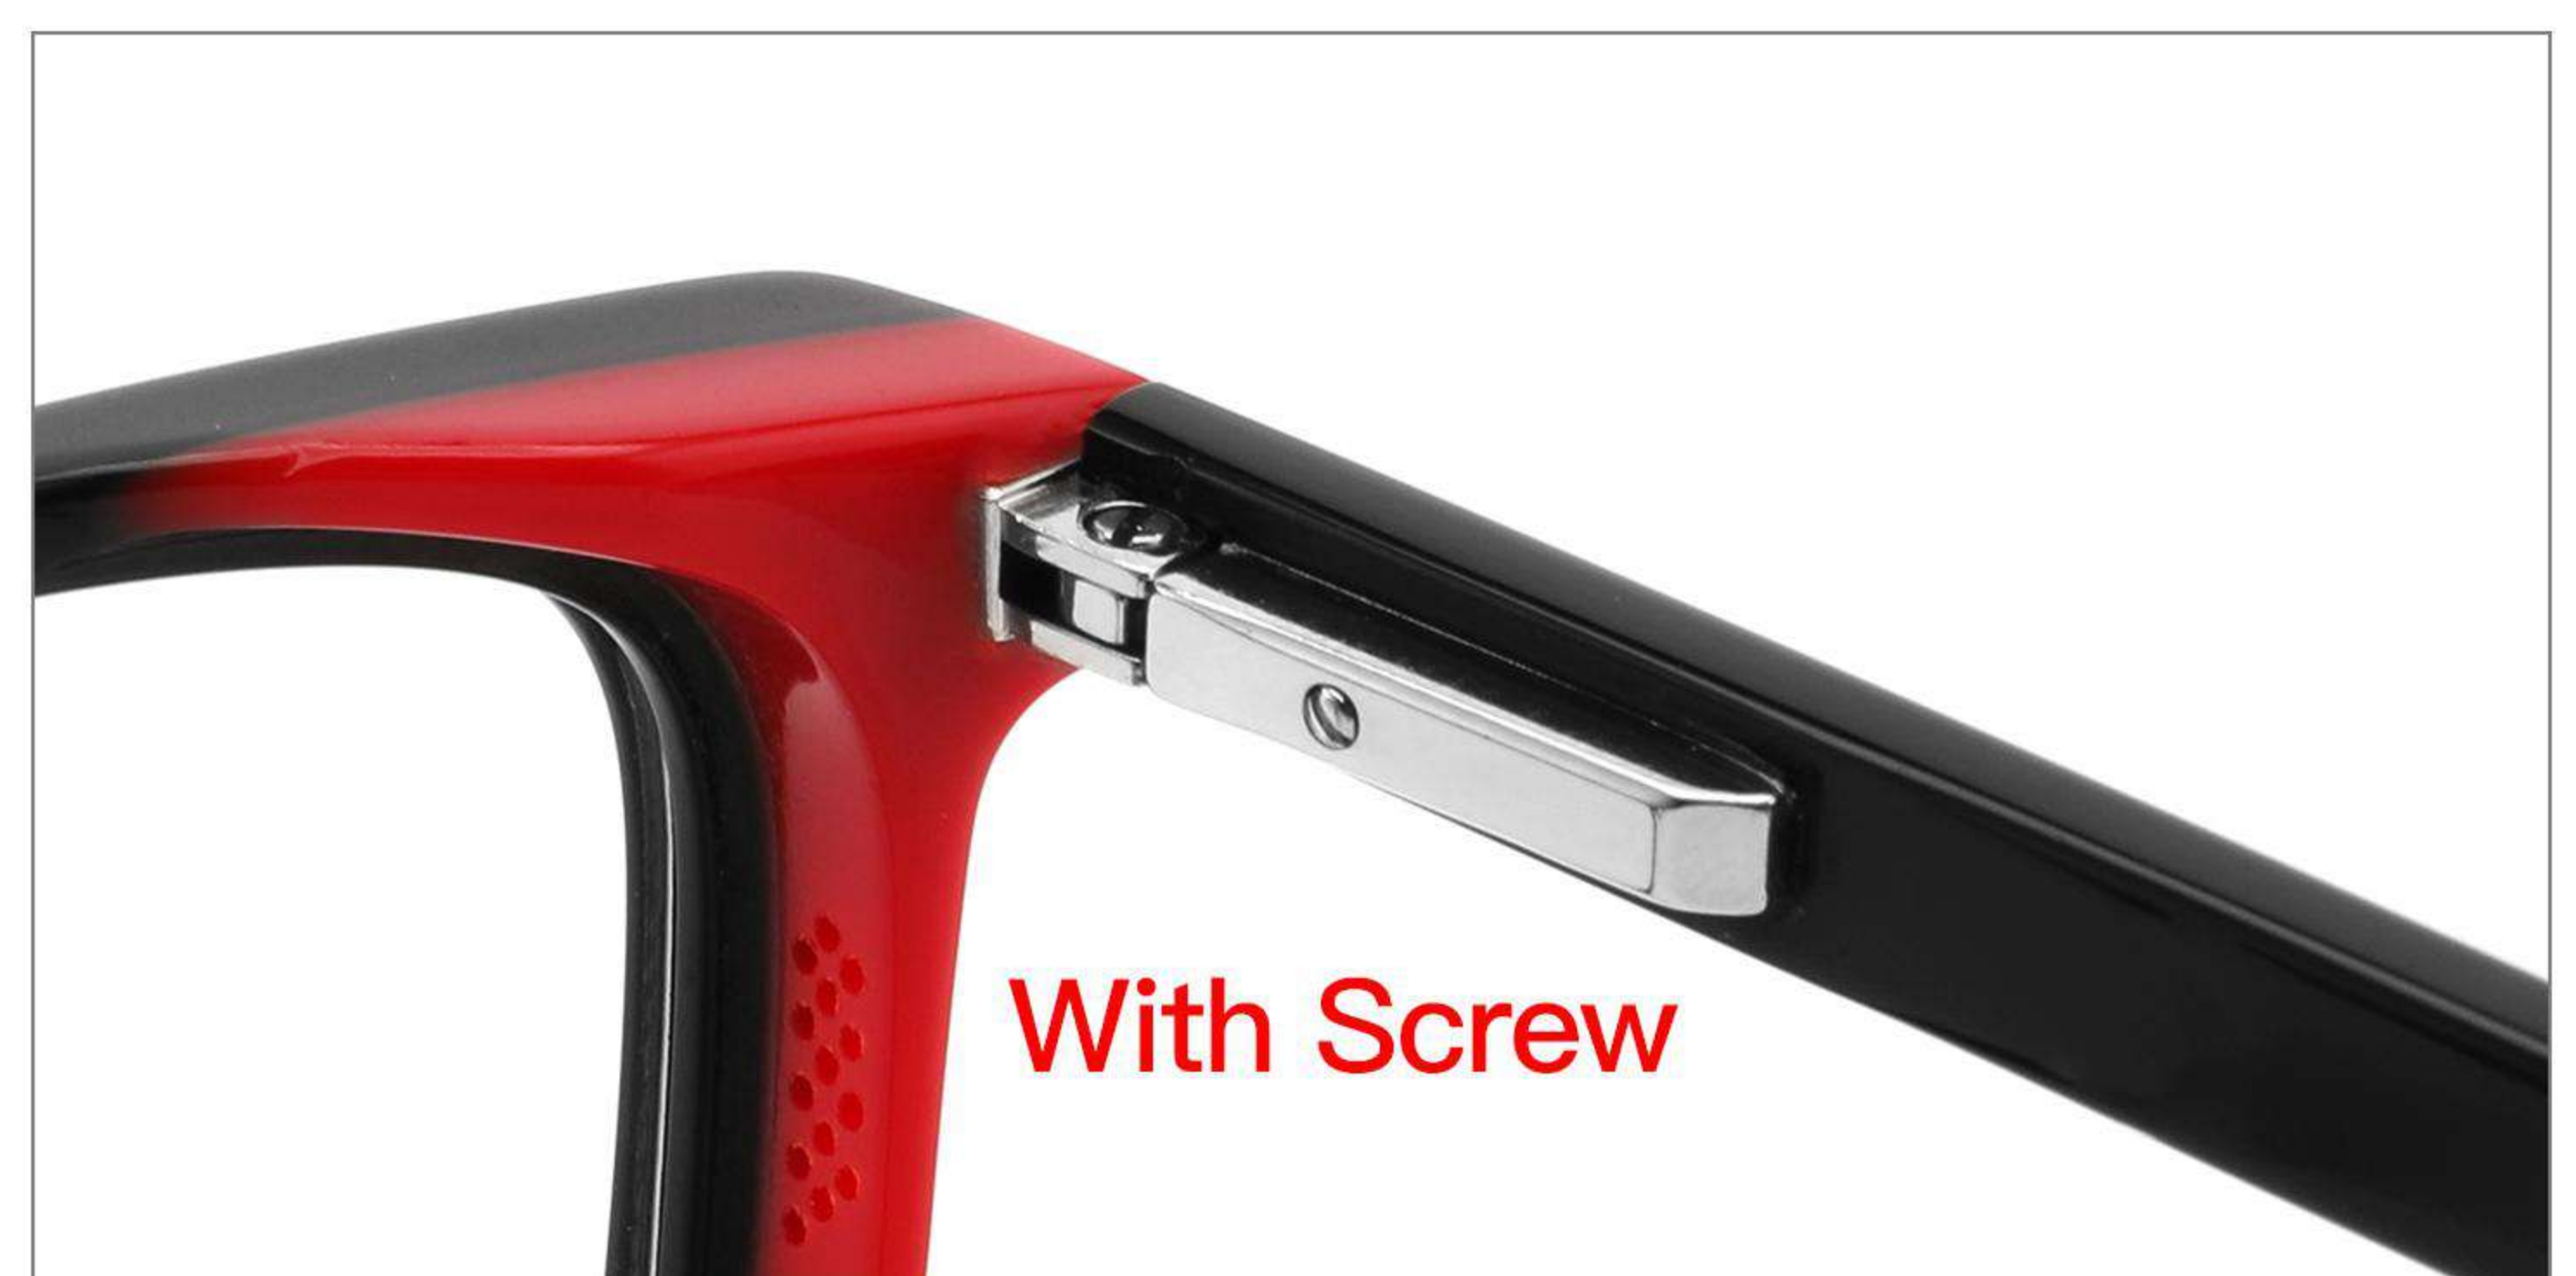

NEW
ACETATE

MODEL : TA9068

SIZE : 54□19-142

BIG SIZE

132mm

54mm

40mm

19mm

142mm

C3 GREY

C4 BLU

Colorful rivert