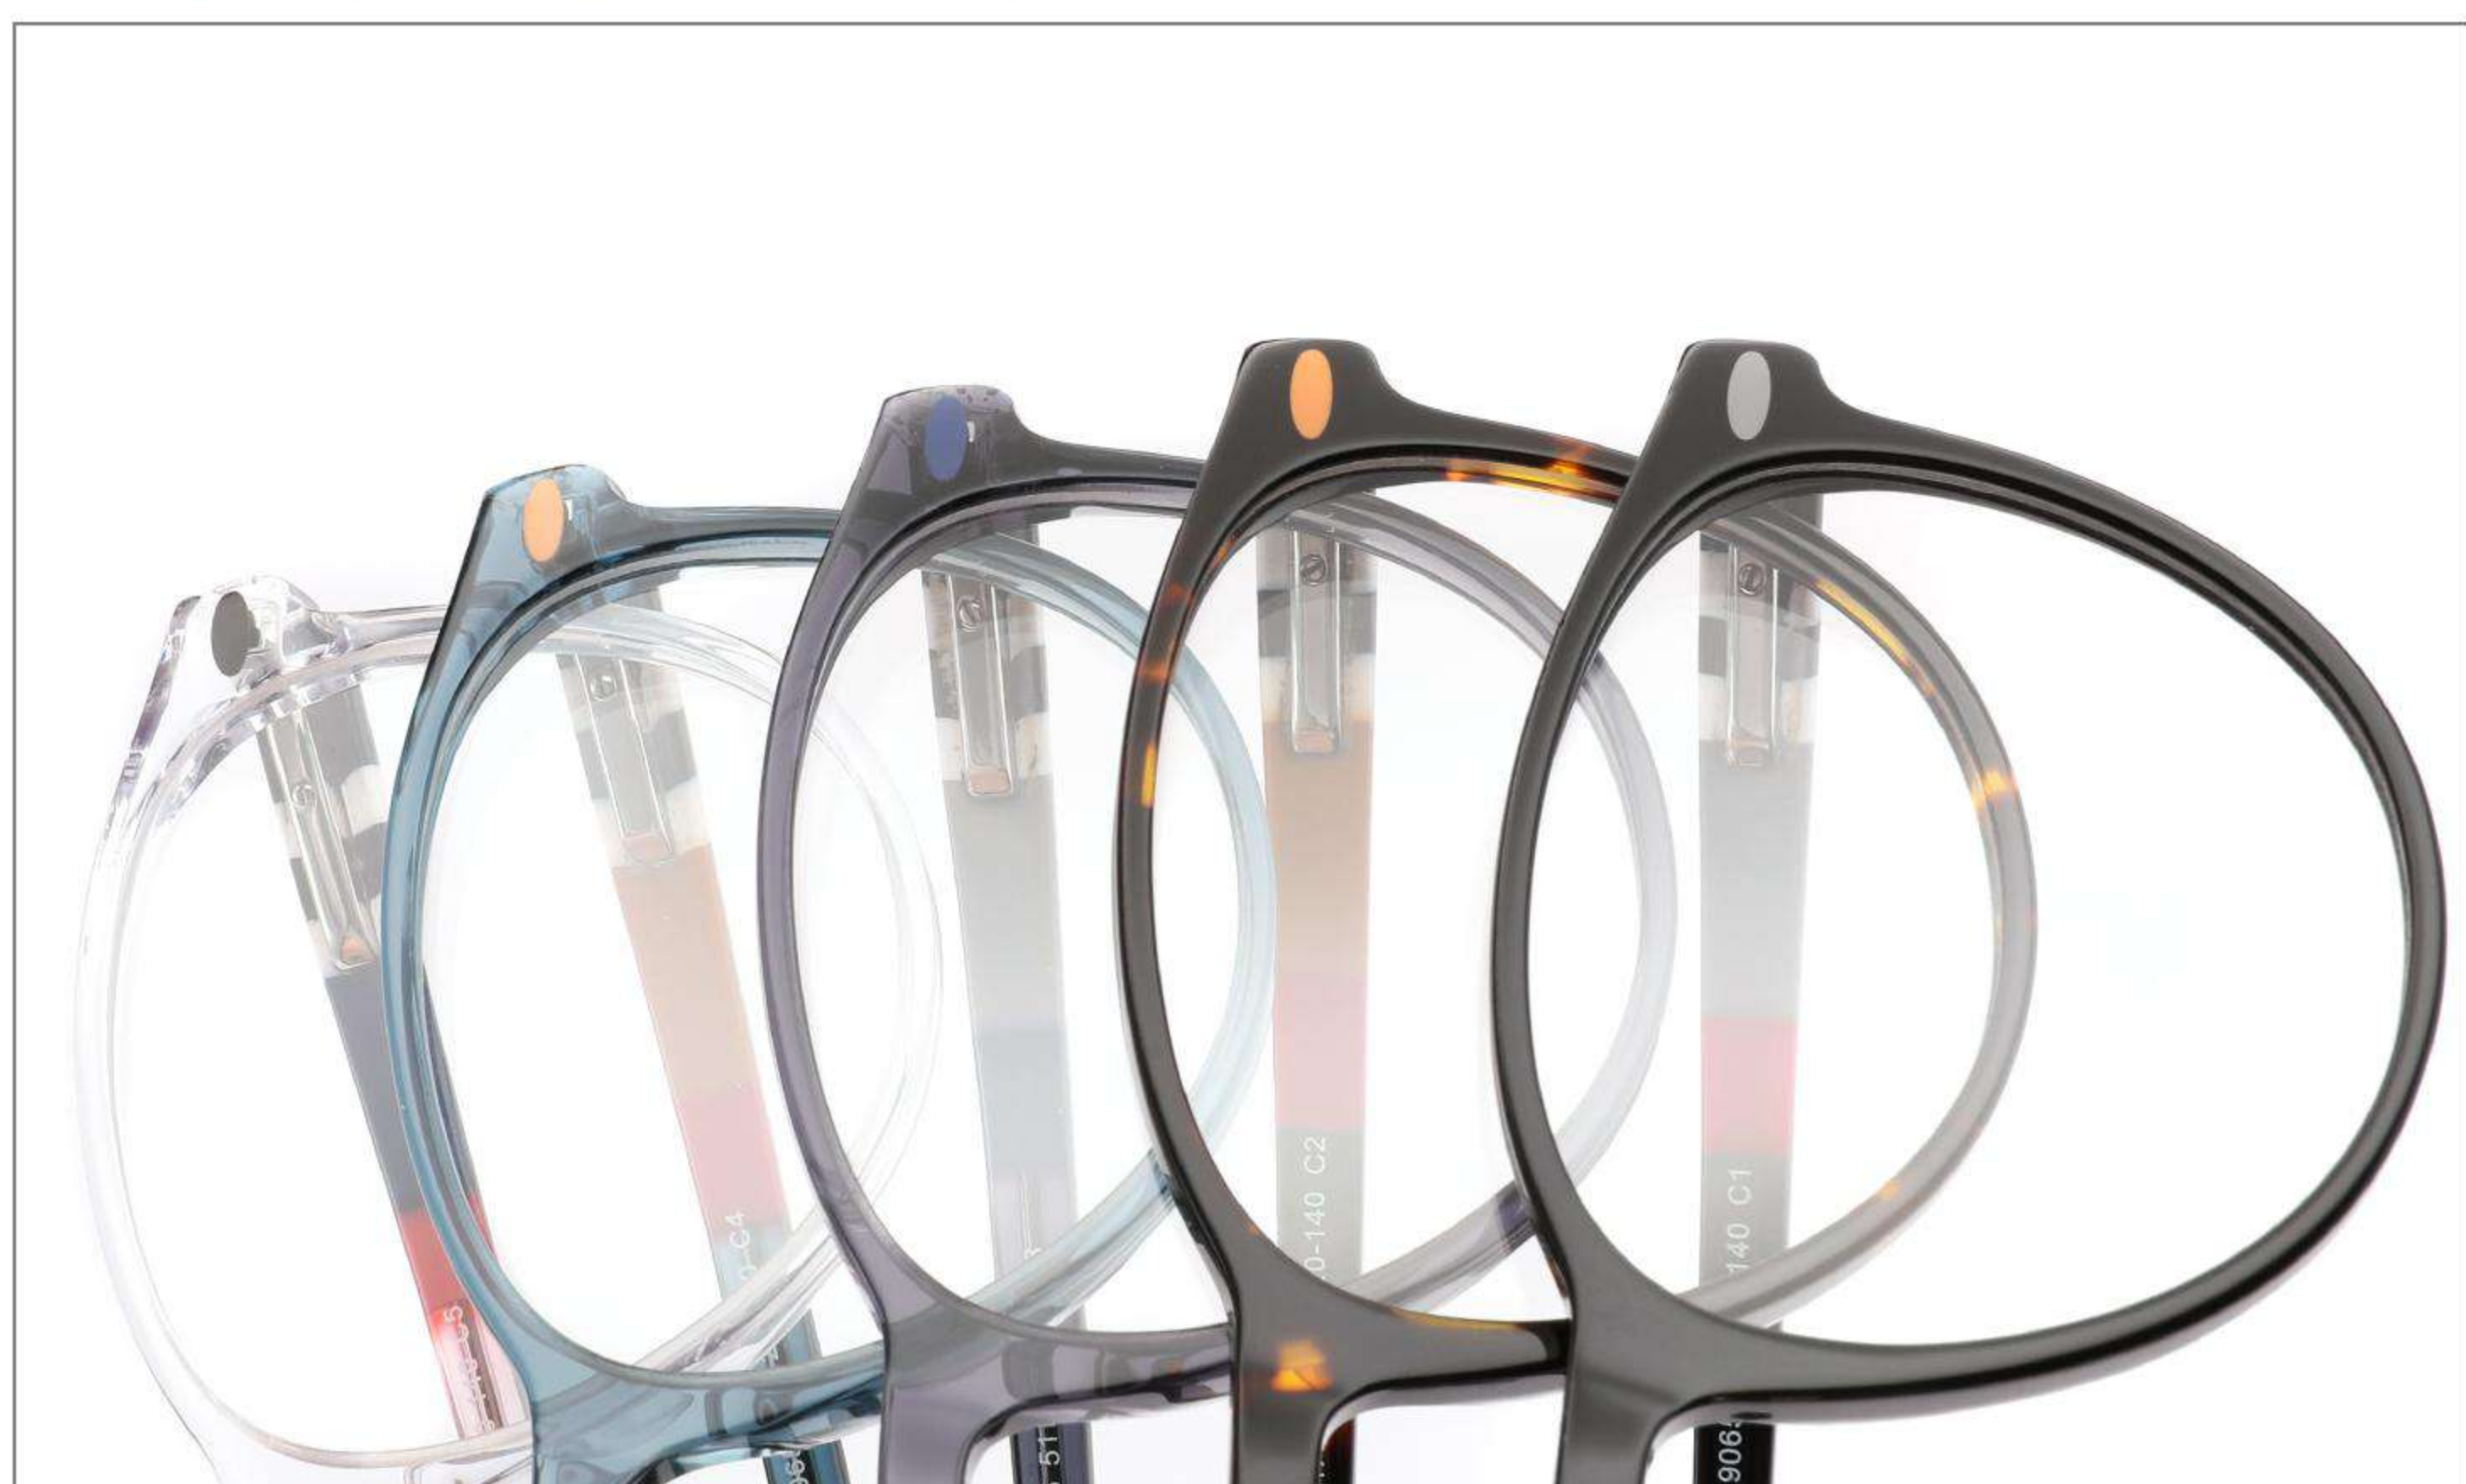

C4 L.BLU

C5 CRYSTAL

With Screw

Colorful rivert

Temple width 7MM

7.0mm

NEW
ACETATE

MODEL : TA9066