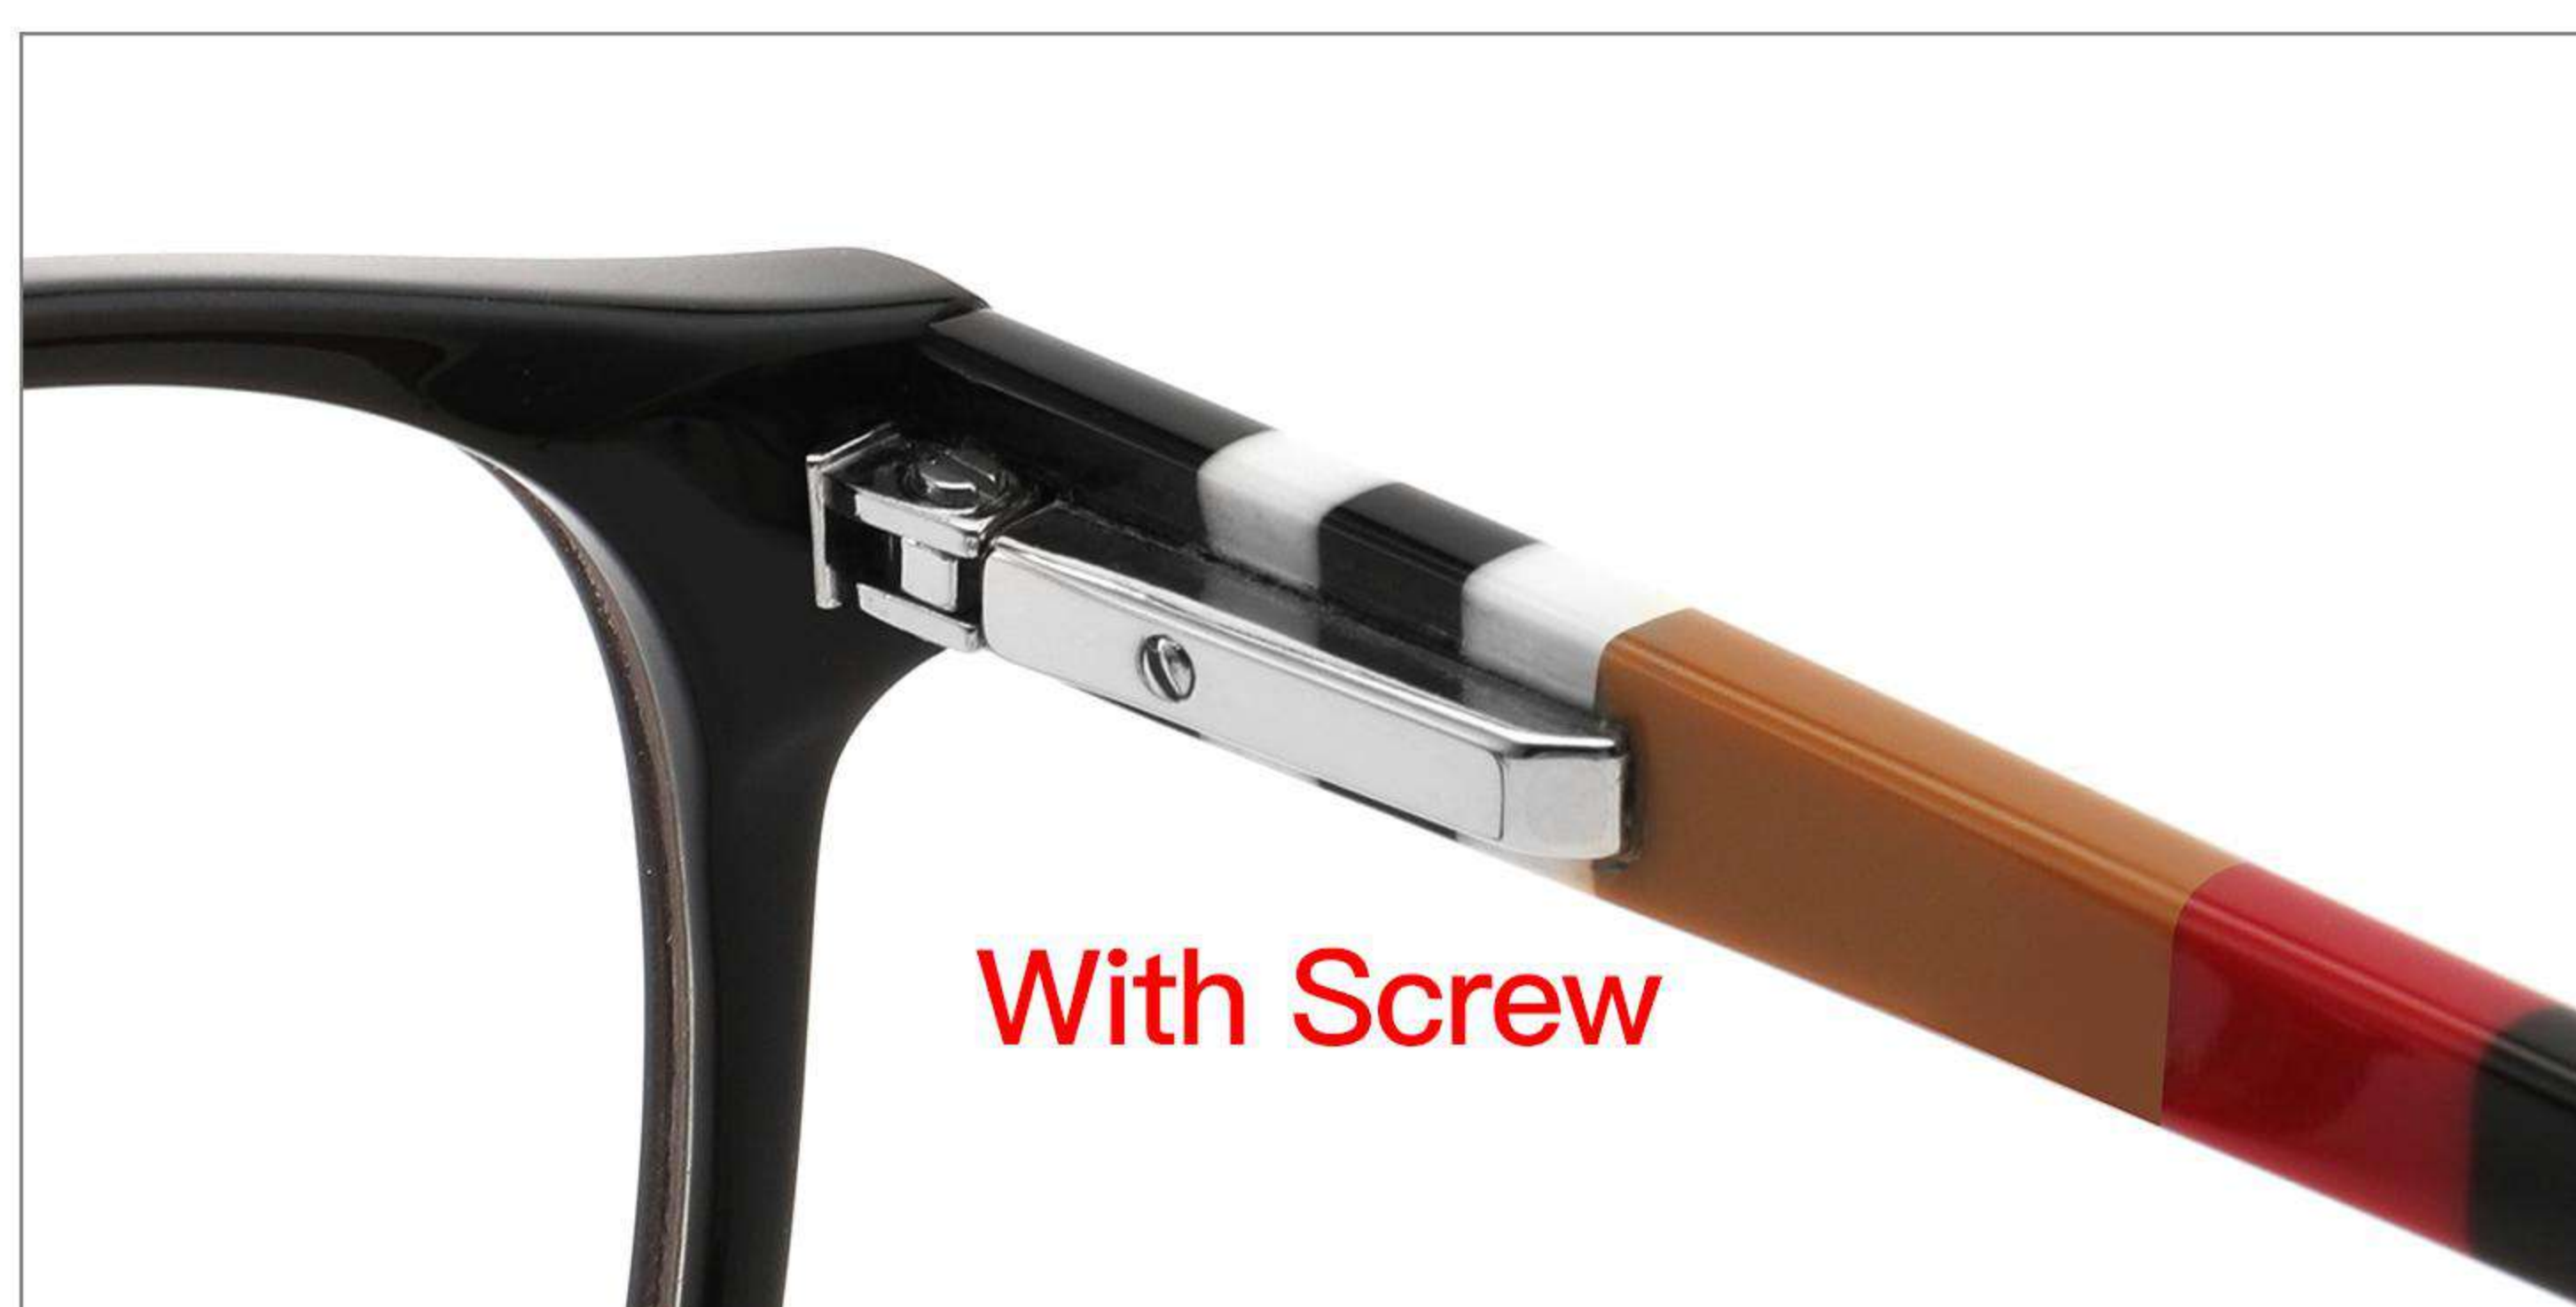

NEW
ACETATE

MODEL : TA9065

SIZE : 51□20-140

BIG SIZE

129mm

51mm

44mm

20mm

140mm

C3 GREY

C4 L.BLU

With Screw

Colorful rivert

Temple width 7MM

7.0mm