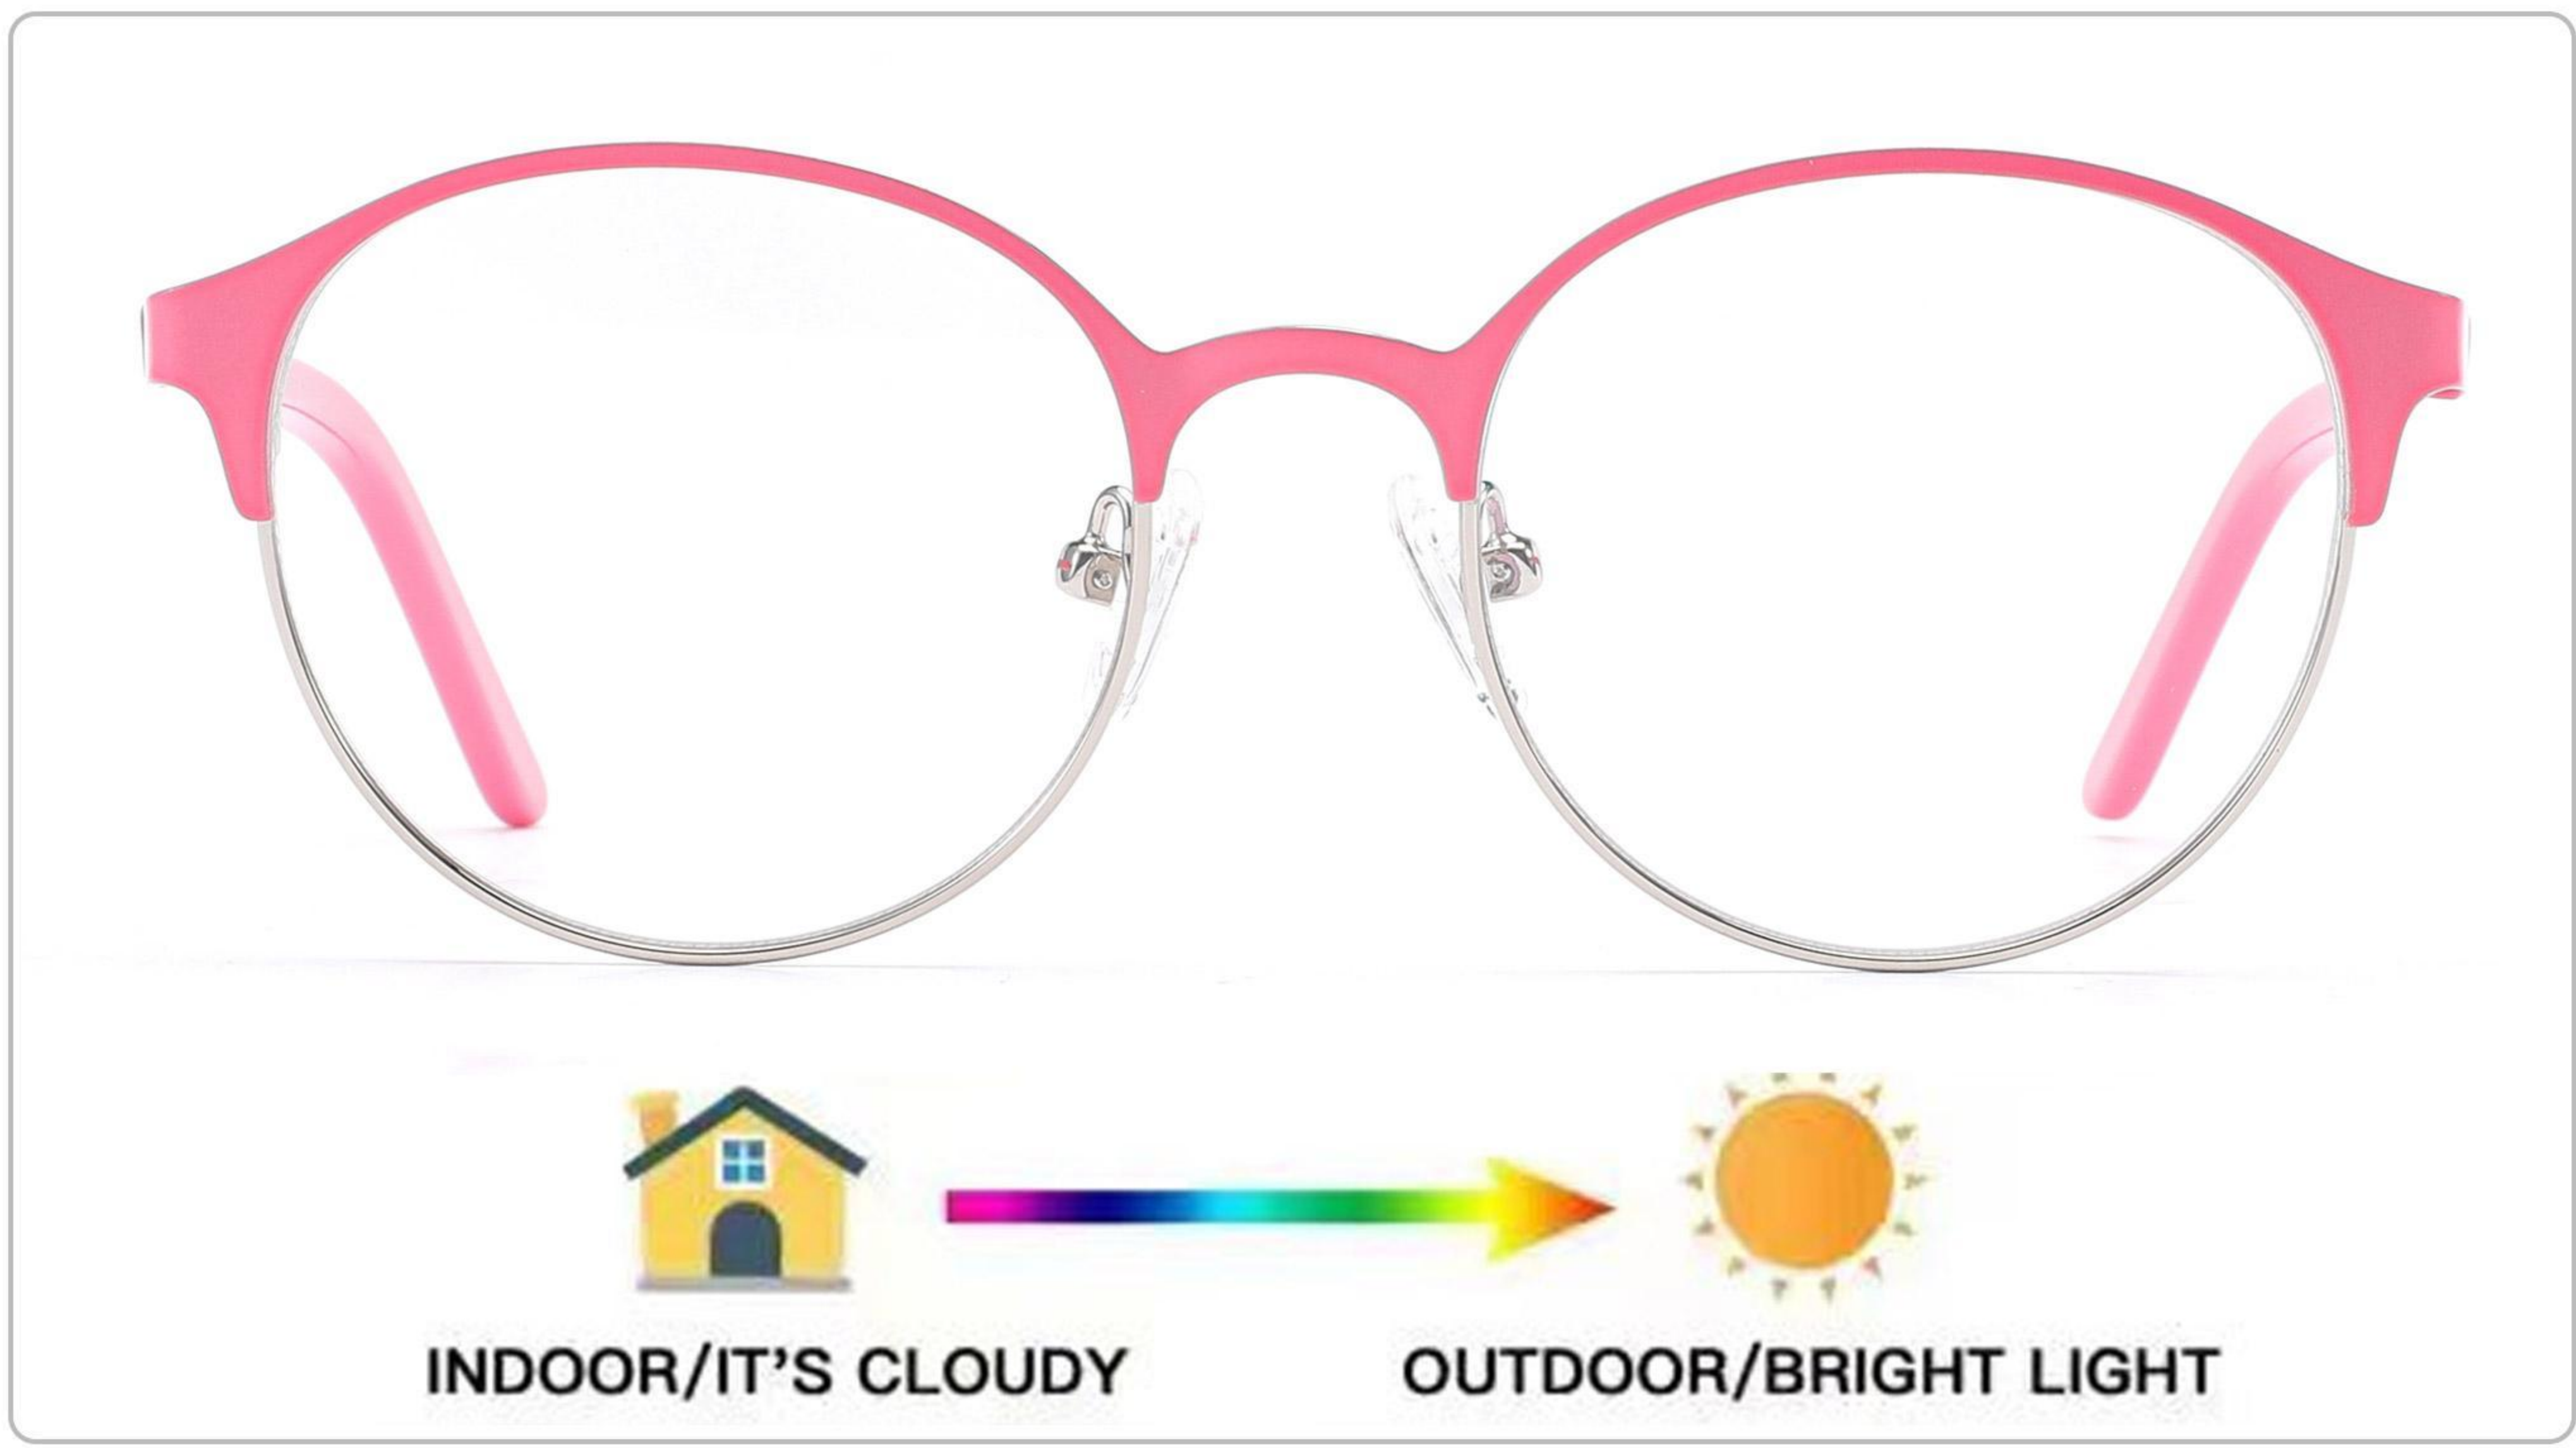

MOD:XJ6001

SIZE:48-17-135

METAL

MOD:XJ6002

SIZE:47-17-130

METAL

MOD:XJ6003

SIZE:47-16-130

METAL

MOD:XJ6004

SIZE:48-17-135

METAL

MOD:XJ6005

SIZE:47-16-130

METAL

MOD:XJ6006

SIZE:47-16-130

METAL

MOD:XJ6007

SIZE:48-16-135

METAL

C1 BEFORE COLOR CHANGE

C1 AFTER COLOR CHANGE

C2 BEFORE COLOR CHANGE

SIZE:47-17-130

METAL