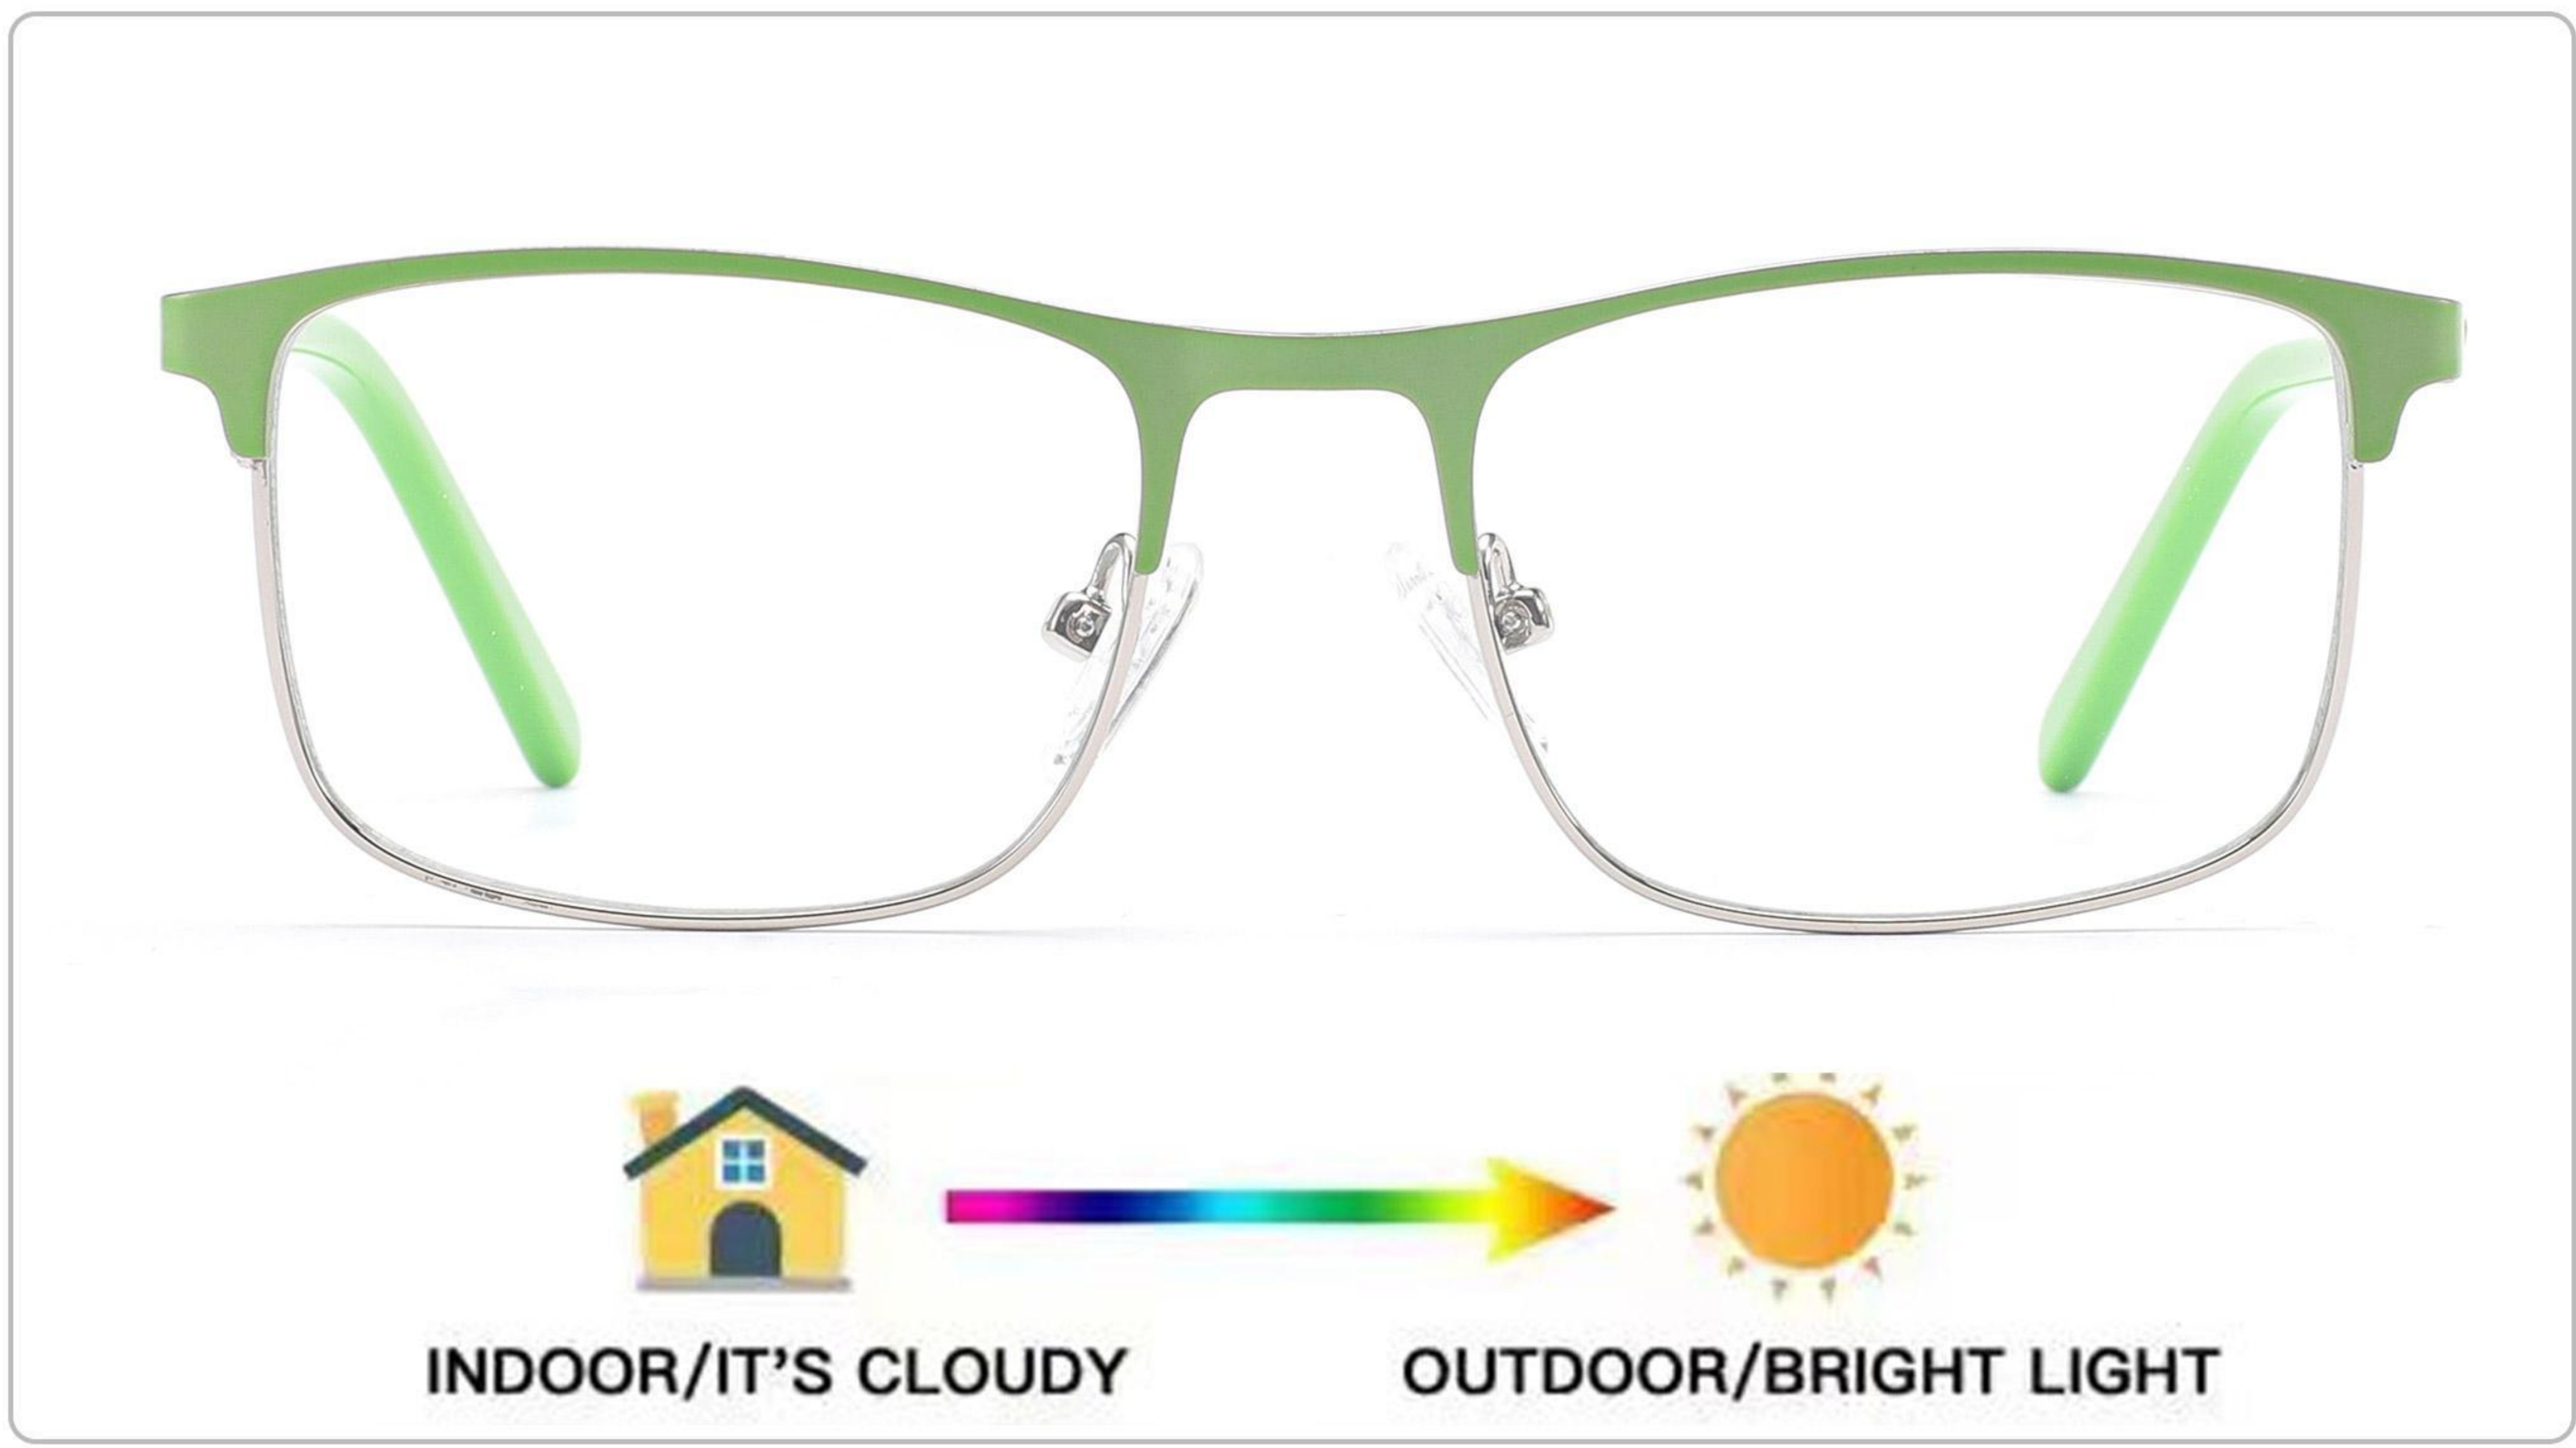

MOD:XJ6001

SIZE:48-17-135

METAL

MOD:XJ6002

SIZE:47-17-130

METAL

MOD:XJ6003

SIZE:47-16-130

METAL

MOD:XJ6004

SIZE:48-17-135

METAL

MOD:XJ6005

SIZE:47-16-130

METAL

MOD:XJ6006

SIZE:47-16-130

METAL

MOD:XJ6007

SIZE:48-16-135

METAL

C1 BEFORE COLOR CHANGE

C1 AFTER COLOR CHANGE

C2 BEFORE COLOR CHANGE

SIZE:47-17-130

METAL